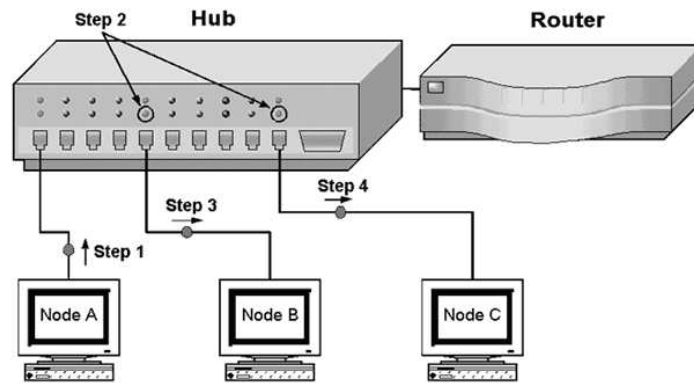

Hub – B gets A-to-C traffic

see https://www2.sans.org/resources/idfaq/switched_network.php

Switch – B denied A-to-C traffic

B of limited value to for network-wide awareness